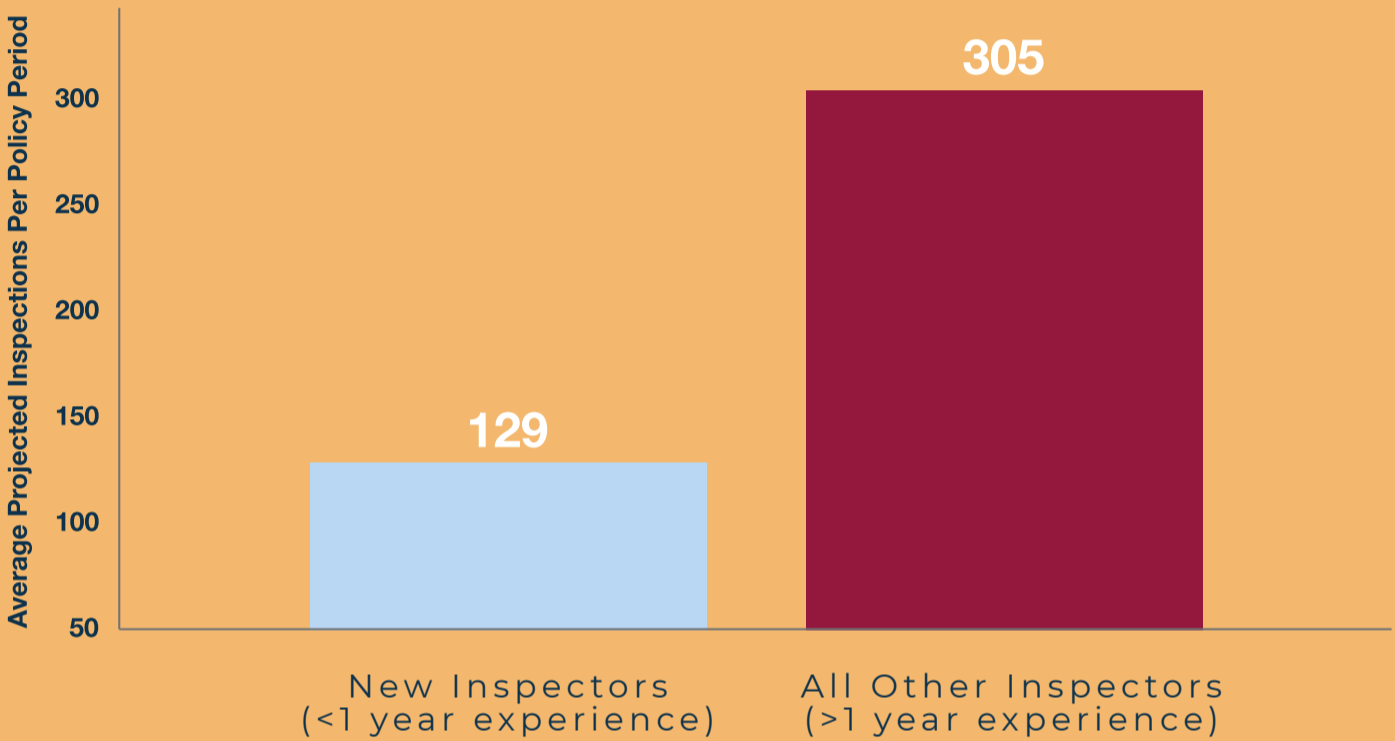

# How many inspections does the average inspector perform?

## Average Inspections Per Year

Among InspectorPro Insureds

## Average Inspections Per Week

Among InspectorPro Insureds

**New Inspectors**

**3**  
per week

**All Inspectors**

**6**  
per week