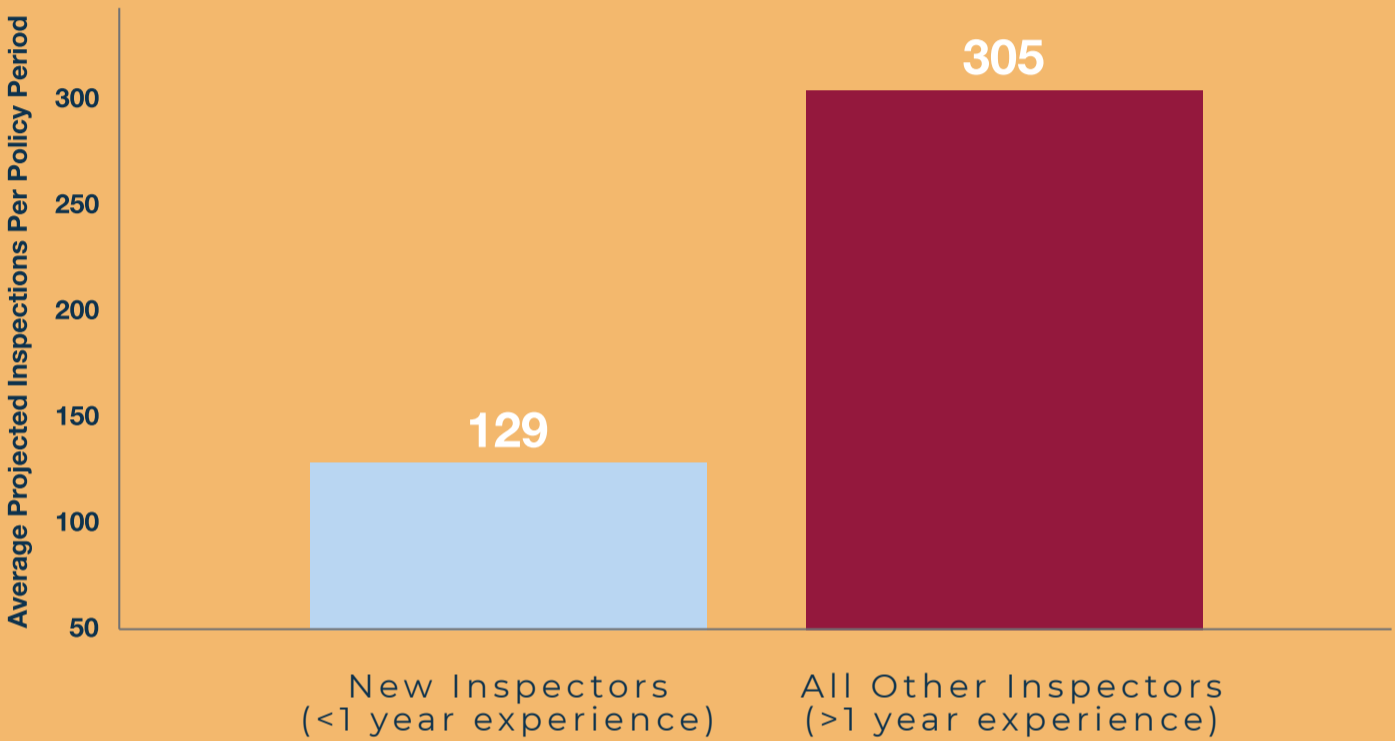

# How many inspections does the average inspector perform?

## Average Inspections Per Year

Among InspectorPro Insureds

## Average Inspections Per Week

Among InspectorPro Insureds

**New Inspectors**

**3**  
per week

**All Inspectors**

**6**  
per week